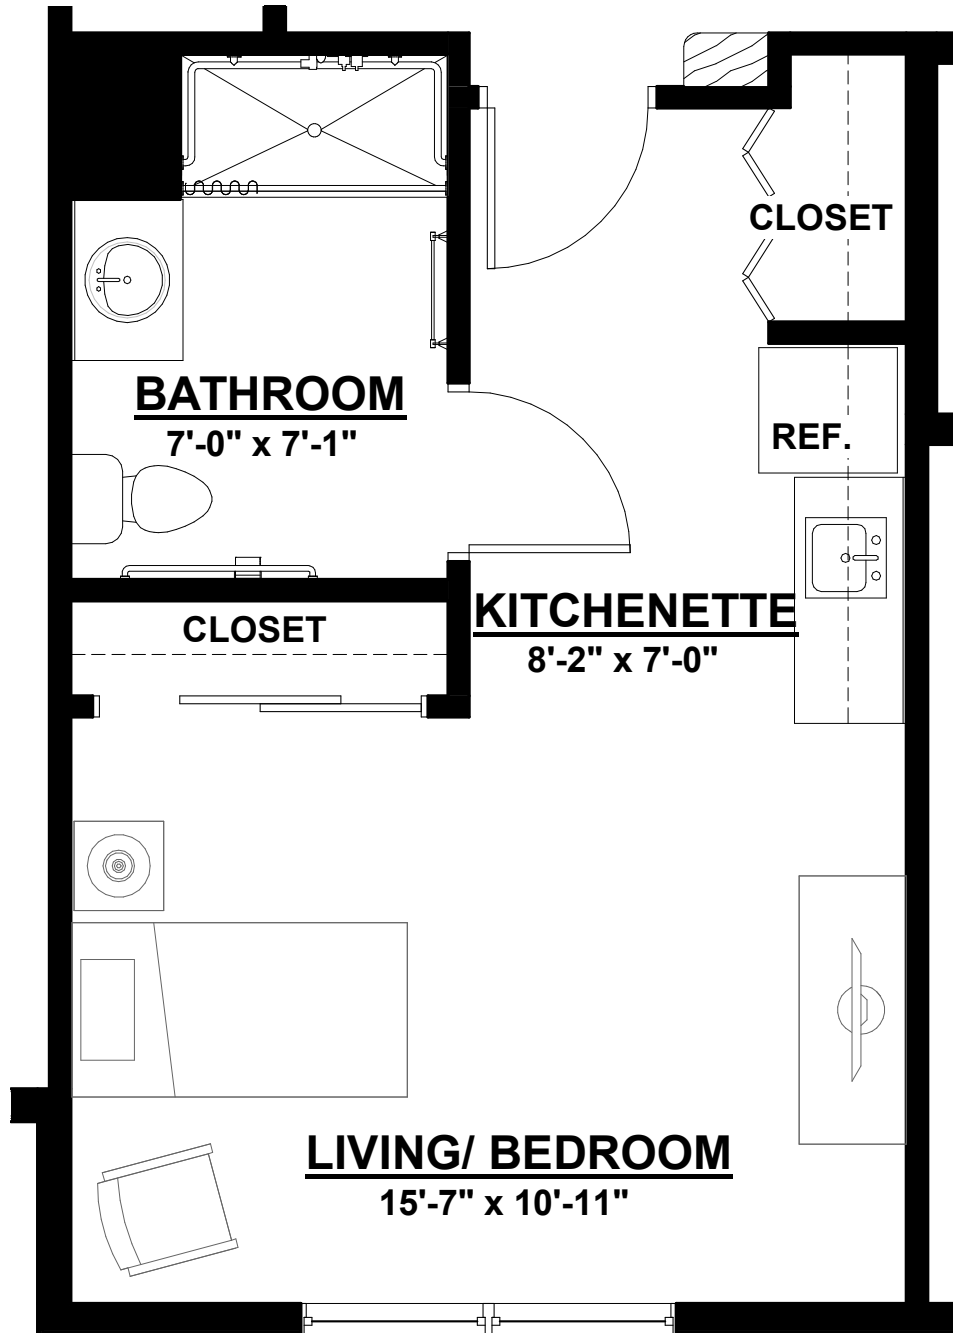

Assisted Living

Maple - Studio

Size: 384 SF

Spring Meadows

by MONARCH

6949 Main Street, Trumbull, CT 06611
www.monarchcommunities.com/springmeadows
T: 203.261.0006

Assisted Living

Aspen - 1 Bedroom 1 Bathroom

Size: 480 SF

Spring Meadows

by MONARCH

6949 Main Street, Trumbull, CT 06611
www.monarchcommunities.com/springmeadows
T: 203.261.0006

Independent Living

Cedar I - 1 Bedroom 1 Bathroom

Size: 576 SF

Spring Meadows

by MONARCH

6949 Main Street, Trumbull, CT 06611
www.monarchcommunities.com/springmeadows
T: 203.261.0006

Independent Living

Cedar II - 1 Bedroom 1 Bathroom Deluxe

Size: 672 SF

Spring Meadows

by MONARCH

6949 Main Street, Trumbull, CT 06611
www.monarchcommunities.com/springmeadows
T: 203.261.0006