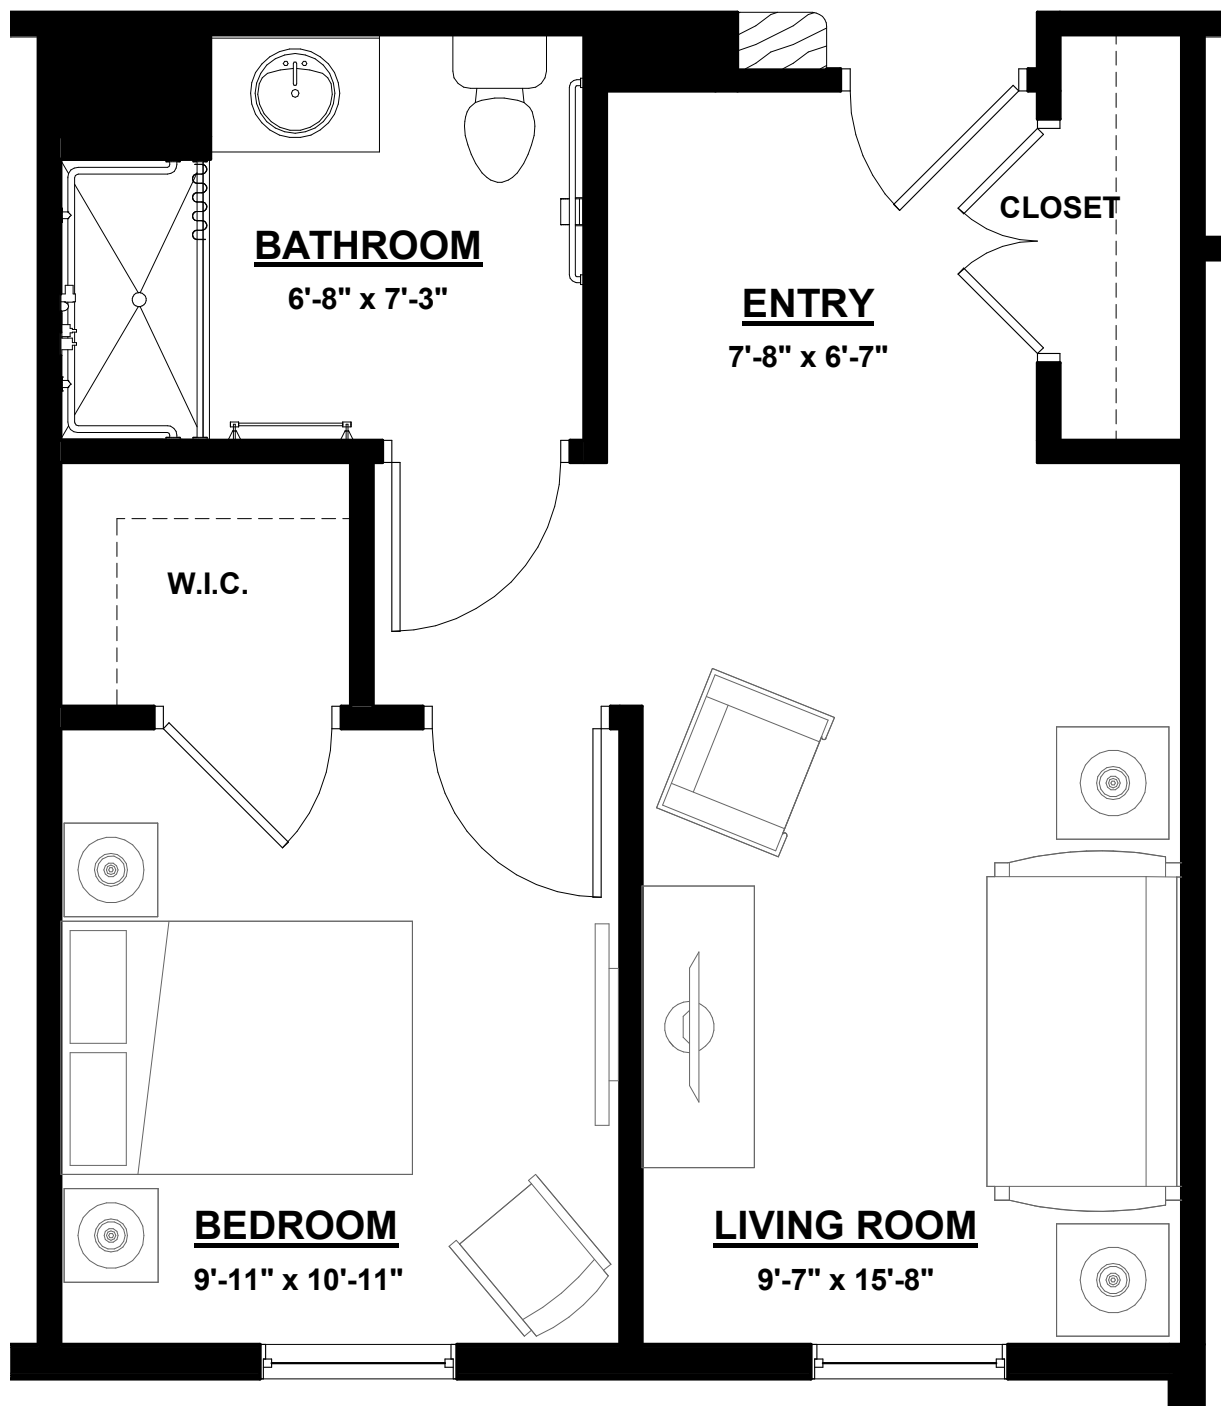

by MONARCH

6949 Main Street, Trumbull, CT 06611
www.monarchcommunities.com/springmeadows
T: 203.261.0006

Mosaic by Monarch Memory Care

Sage - Studio

Size: 364 SF

Spring Meadows

by MONARCH

6949 Main Street, Trumbull, CT 06611
www.monarchcommunities.com/springmeadows
T: 203.261.0006

Mosaic by Monarch Memory Care

Sunflower - 1 Bedroom 1 Bathroom

Size: 480 SF

Spring Meadows

by MONARCH

6949 Main Street, Trumbull, CT 06611
www.monarchcommunities.com/springmeadows
T: 203.261.0006