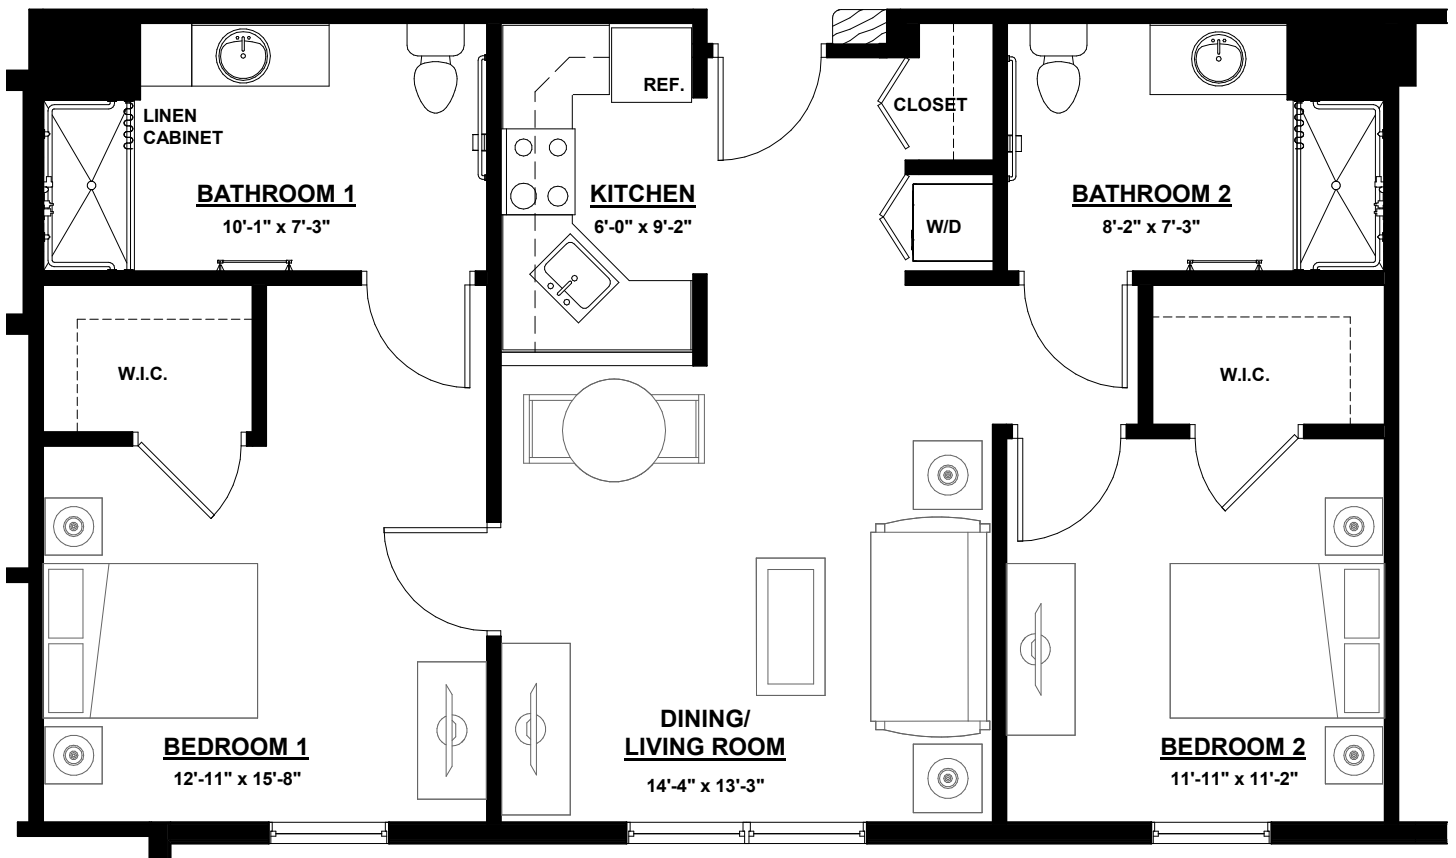

Size: 960 SF

Spring Meadows

by MONARCH

6949 Main Street, Trumbull, CT 06611

www.monarchcommunities.com/springmeadows

T: 203.261.0006

Independent Living

Redwood III - 2 Bedroom Deluxe

Size: 1,020 SF

Spring Meadows

by MONARCH

6949 Main Street, Trumbull, CT 06611
www.monarchcommunities.com/springmeadows
T: 203.261.0006

Mosaic by Monarch Memory Care

Aster - Companion

Size: 240 SF

Spring Meadows