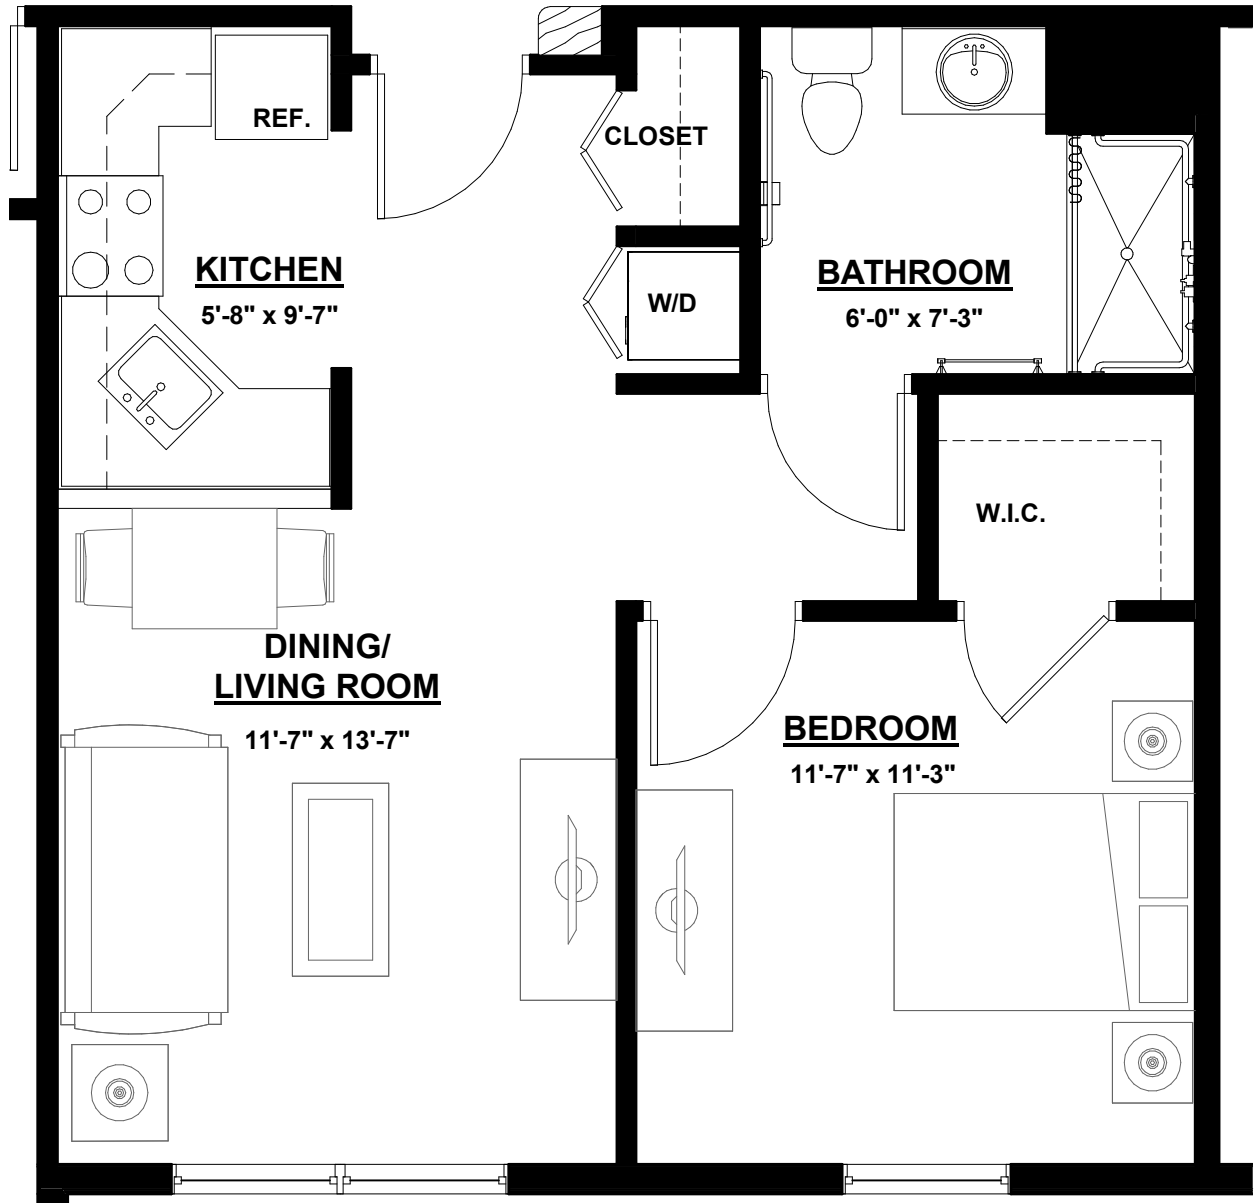

Size: 480 SF

Spring Meadows

by MONARCH

6949 Main Street, Trumbull, CT 06611
www.monarchcommunities.com/springmeadows
T: 203.261.0006

Independent Living

Cedar I - 1 Bedroom 1 Bathroom

Size: 576 SF

Spring Meadows

by MONARCH

6949 Main Street, Trumbull, CT 06611
www.monarchcommunities.com/springmeadows
T: 203.261.0006

Independent Living

Cedar II - 1 Bedroom 1 Bathroom Deluxe

Size: 672 SF

Spring Meadows

by MONARCH

6949 Main Street, Trumbull, CT 06611
www.monarchcommunities.com/springmeadows
T: 203.261.0006

Independent Living

Evergreen - 1 Bedroom 2 Bath Den

Size: 768 SF

Spring Meadows

by MONARCH

6949 Main Street, Trumbull, CT 06611
www.monarchcommunities.com/springmeadows
T: 203.261.0006

Independent Living

Redwood I - 2 Bedroom 2 Bathroom