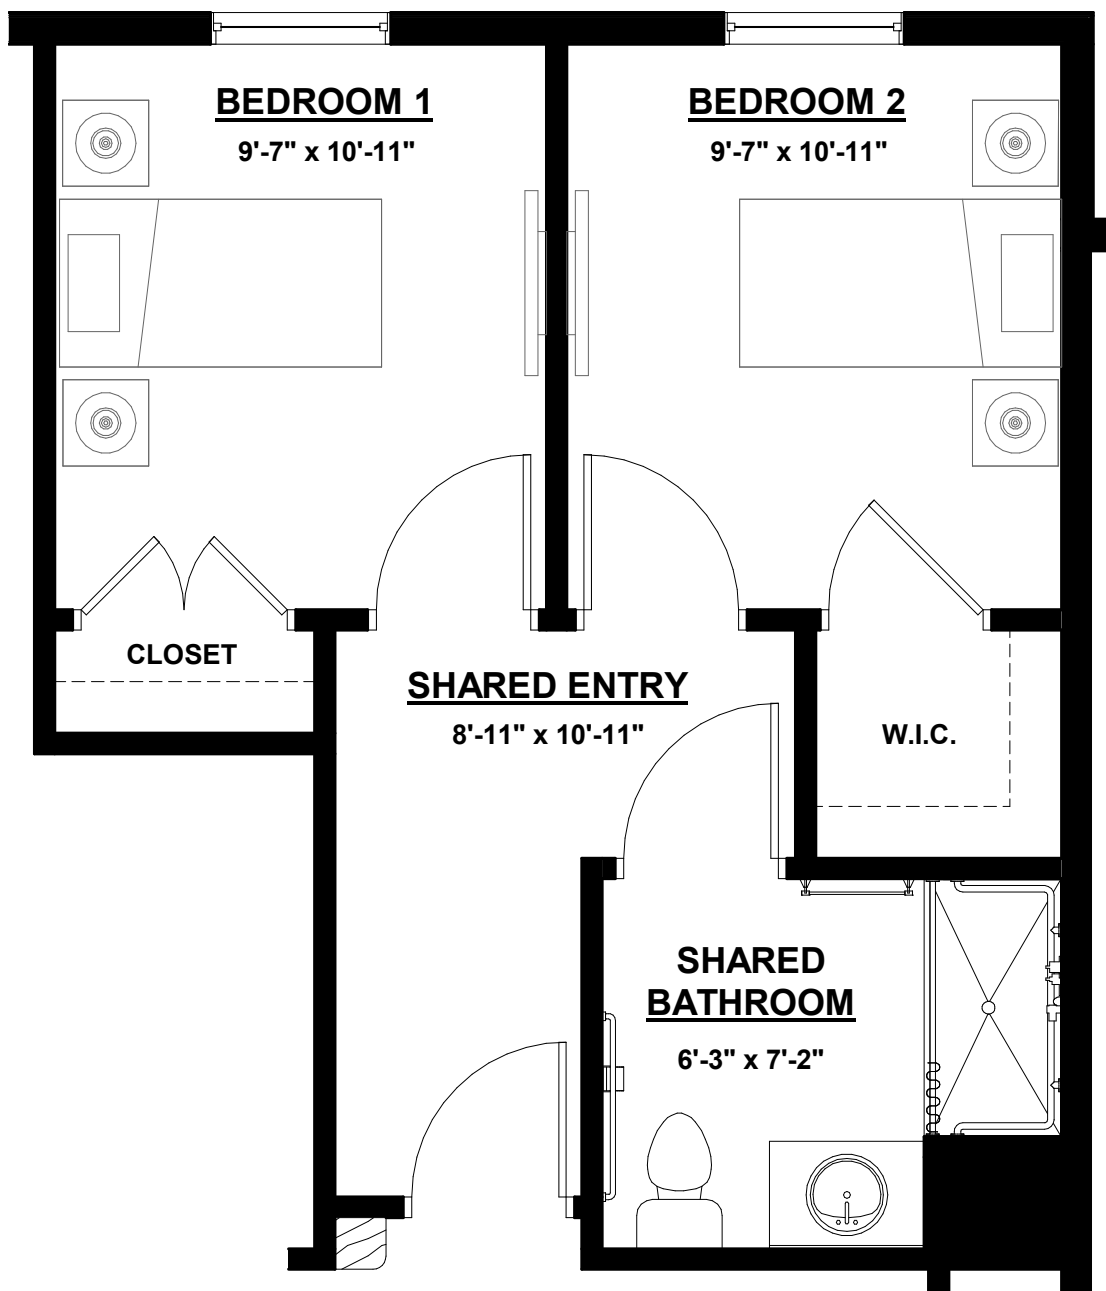

Size: 1,020 SF

Spring Meadows

by MONARCH

6949 Main Street, Trumbull, CT 06611
www.monarchcommunities.com/springmeadows
T: 203.261.0006

Mosaic by Monarch Memory Care

Aster - Companion

Size: 240 SF

Spring Meadows

by MONARCH

6949 Main Street, Trumbull, CT 06611
www.monarchcommunities.com/springmeadows
T: 203.261.0006

Mosaic by Monarch Memory Care

Sage - Studio

Size: 364 SF

Spring Meadows

by MONARCH

6949 Main Street, Trumbull, CT 06611
www.monarchcommunities.com/springmeadows
T: 203.261.0006

Mosaic by Monarch Memory Care

Sunflower - 1 Bedroom 1 Bathroom

Size: 480 SF

Spring Meadows

by MONARCH

6949 Main Street, Trumbull, CT 06611
www.monarchcommunities.com/springmeadows
T: 203.261.0006