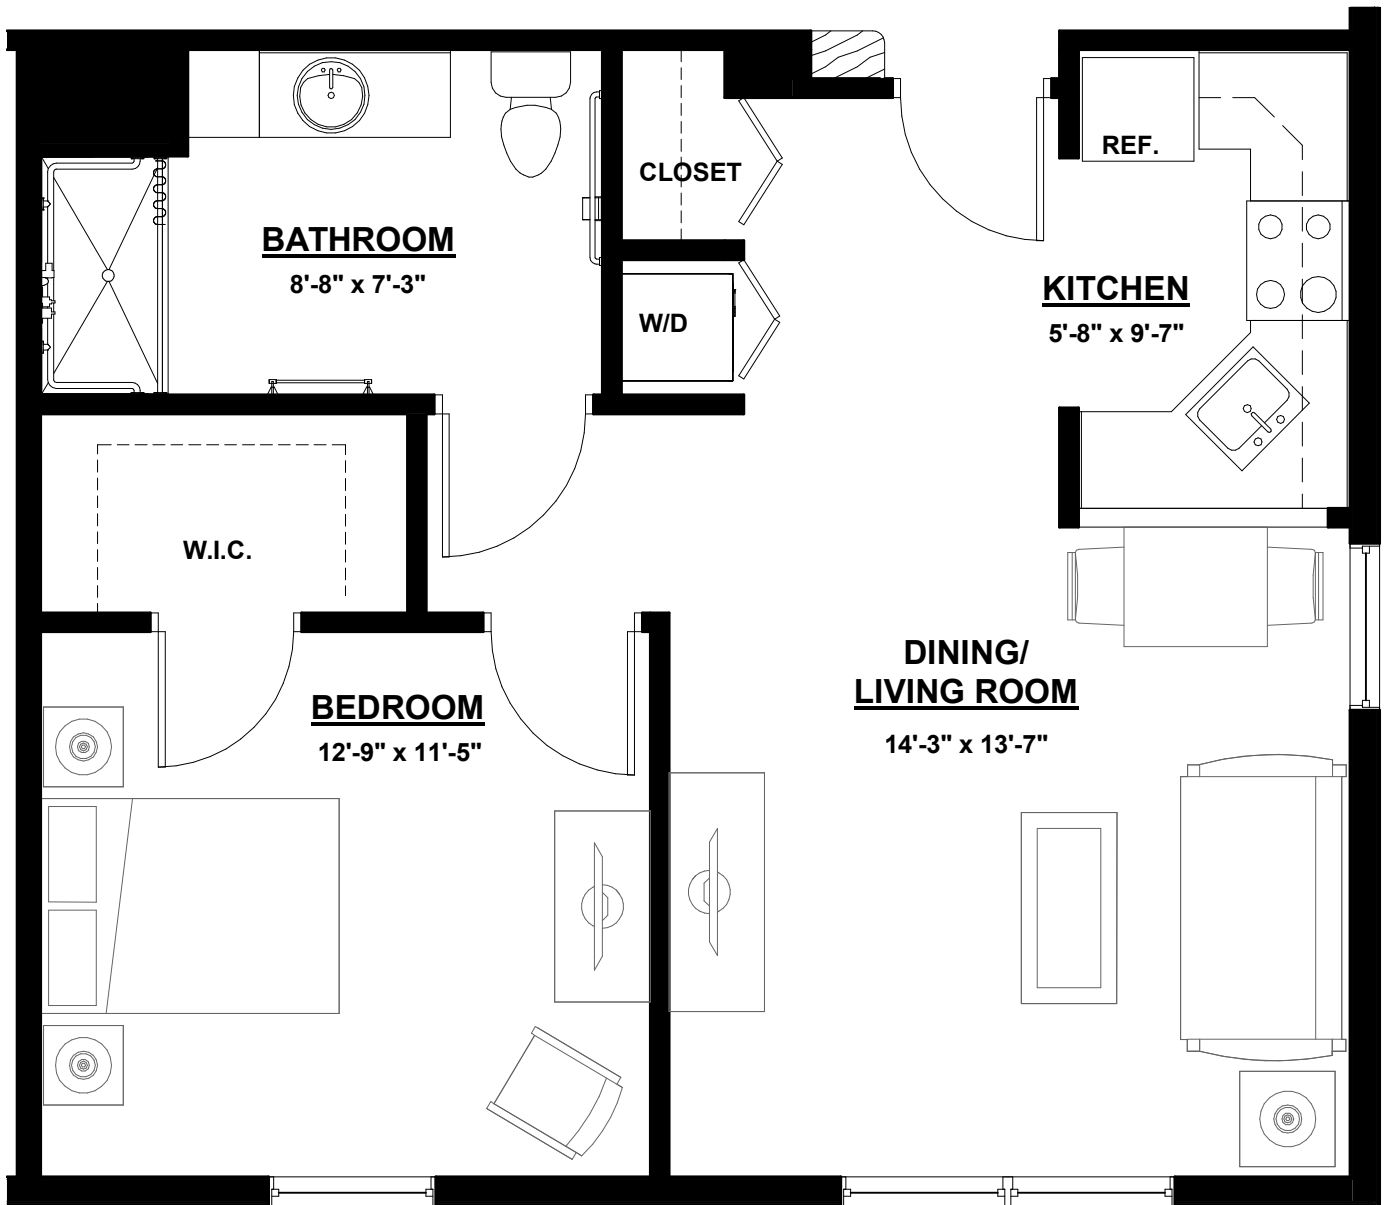

Size: 480 SF

Spring Meadows

by MONARCH

6949 Main Street, Trumbull, CT 06611
www.monarchcommunities.com/springmeadows
T: 203.261.0006

Independent Living

Cedar I - 1 Bedroom 1 Bathroom

Size: 576 SF

Spring Meadows

by MONARCH

6949 Main Street, Trumbull, CT 06611
www.monarchcommunities.com/springmeadows
T: 203.261.0006

Independent Living

Cedar II - 1 Bedroom 1 Bathroom Deluxe

Size: 672 SF

Spring Meadows

by MONARCH

6949 Main Street, Trumbull, CT 06611
www.monarchcommunities.com/springmeadows
T: 203.261.0006

Independent Living

Evergreen - 1 Bedroom 2 Bath Den

Size: 768 SF

Spring Meadows

by MONARCH

6949 Main Street, Trumbull, CT 06611
www.monarchcommunities.com/springmeadows
T: 203.261.0006

Independent Living

Redwood I - 2 Bedroom 2 Bathroom

Size: Up to 864 SF

Spring Meadows

by MONARCH

6949 Main Street, Trumbull, CT 06611

www.monarchcommunities.com/springmeadows

T: 203.261.0006

Independent Living

Redwood II - 2 Bedroom Corner