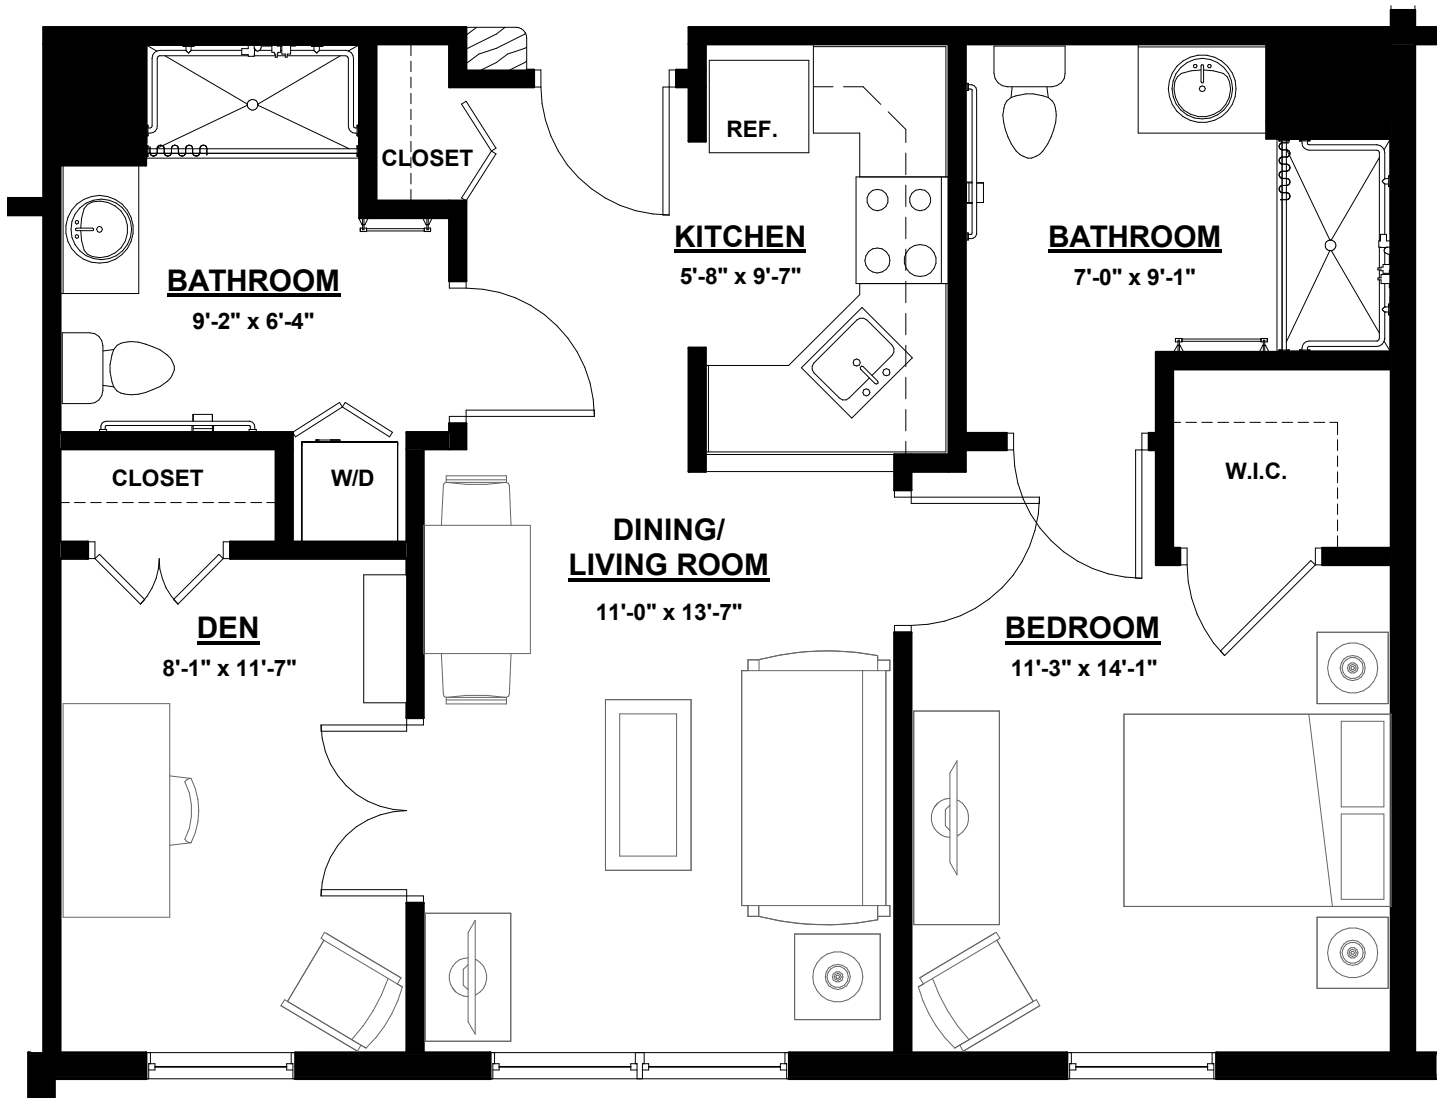

Size: 480 SF

Spring Meadows

by MONARCH

6949 Main Street, Trumbull, CT 06611
www.monarchcommunities.com/springmeadows
T: 203.261.0006

Independent Living

Cedar I - 1 Bedroom 1 Bathroom

Size: 576 SF

Spring Meadows

by MONARCH

6949 Main Street, Trumbull, CT 06611
www.monarchcommunities.com/springmeadows
T: 203.261.0006

Independent Living

Cedar II - 1 Bedroom 1 Bathroom Deluxe

Size: 672 SF

Spring Meadows

by MONARCH

6949 Main Street, Trumbull, CT 06611
www.monarchcommunities.com/springmeadows
T: 203.261.0006

Independent Living

Evergreen - 1 Bedroom 2 Bath Den

Size: 768 SF

Spring Meadows

by MONARCH

6949 Main Street, Trumbull, CT 06611
www.monarchcommunities.com/springmeadows
T: 203.261.0006

Independent Living

Redwood I - 2 Bedroom 2 Bathroom

Size: Up to 864 SF

Spring Meadows

by MONARCH

6949 Main Street, Trumbull, CT 06611

www.monarchcommunities.com/springmeadows

T: 203.261.0006

Independent Living

Redwood II - 2 Bedroom Corner