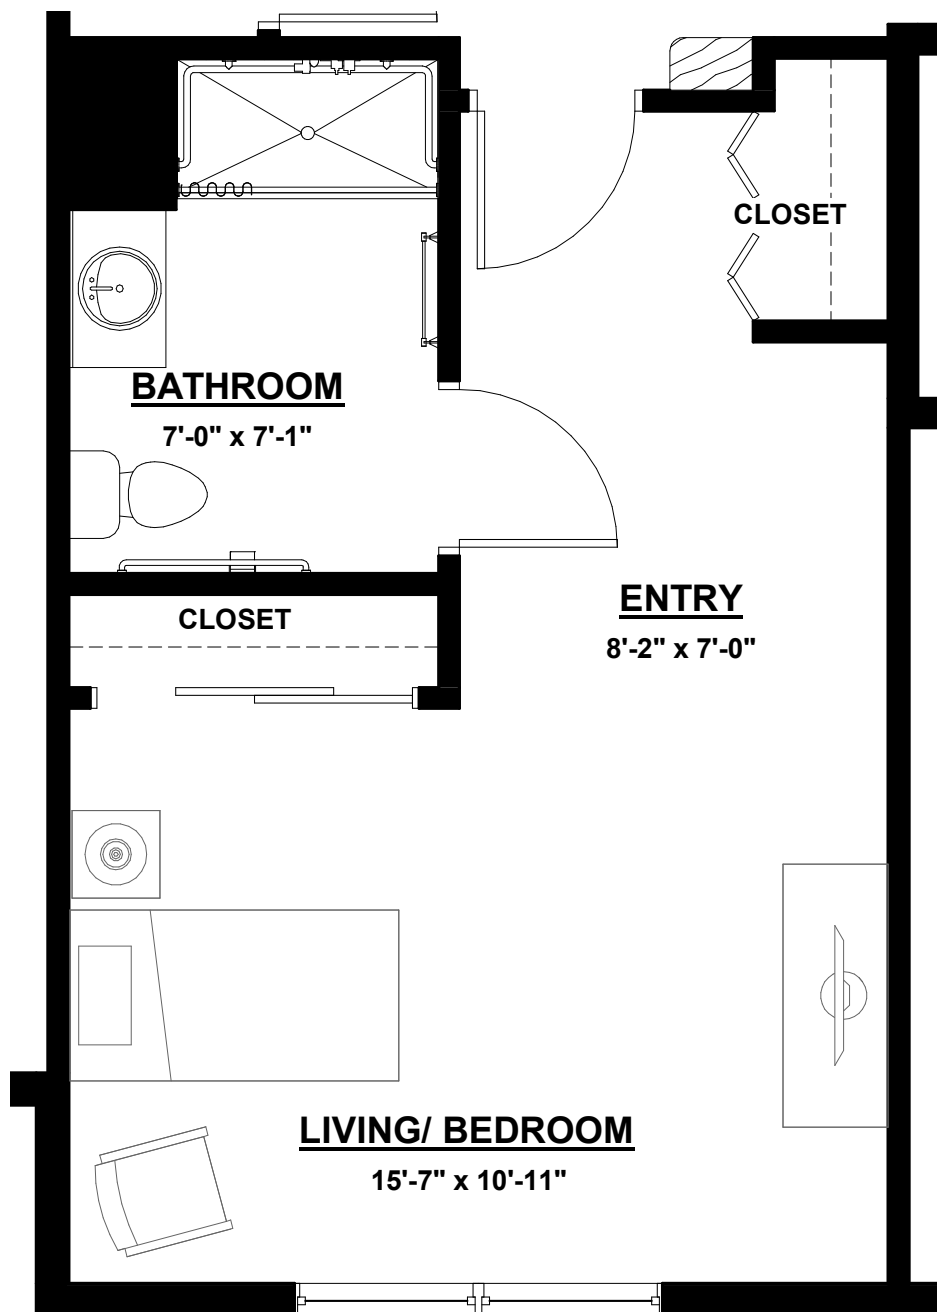

by MONARCH

6949 Main Street, Trumbull, CT 06611
www.monarchcommunities.com/springmeadows
T: 203.261.0006

Mosaic by Monarch Memory Care

Sage - Studio

Size: 364 SF

Spring Meadows

by MONARCH

6949 Main Street, Trumbull, CT 06611
www.monarchcommunities.com/springmeadows
T: 203.261.0006

Mosaic by Monarch Memory Care

Sunflower - 1 Bedroom 1 Bathroom

Size: 480 SF

Spring Meadows

by MONARCH

6949 Main Street, Trumbull, CT 06611
www.monarchcommunities.com/springmeadows
T: 203.261.0006