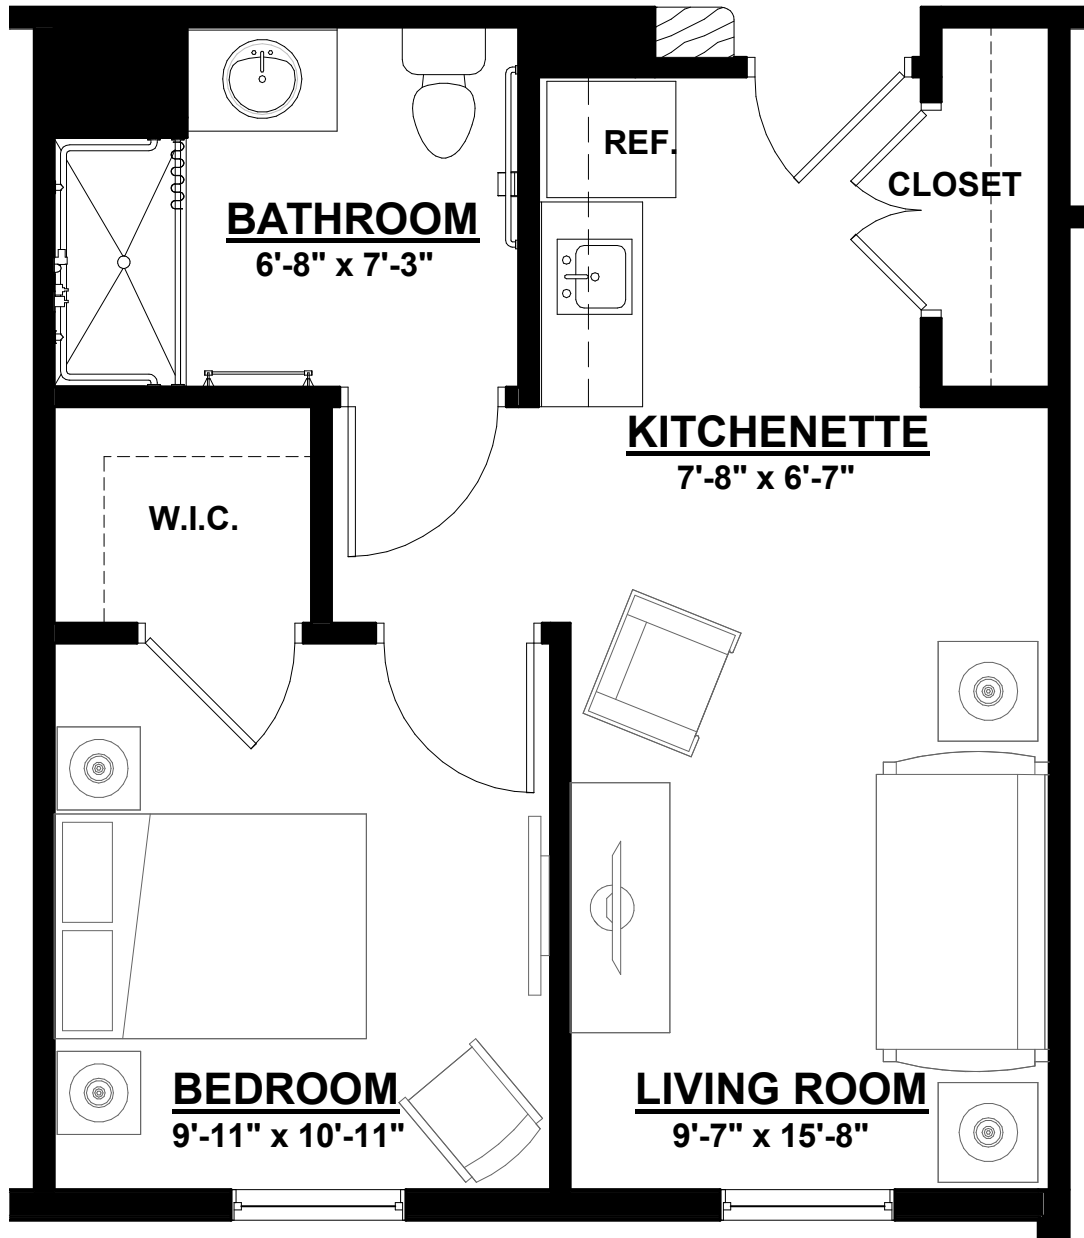

Assisted Living

Maple - Studio

Size: 384 SF

Spring Meadows

by MONARCH

6949 Main Street, Trumbull, CT 06611
www.monarchcommunities.com/springmeadows
T: 203.261.0006

Assisted Living

Aspen - 1 Bedroom 1 Bathroom

Size: 480 SF

Spring Meadows

by MONARCH

6949 Main Street, Trumbull, CT 06611
www.monarchcommunities.com/springmeadows
T: 203.261.0006

Independent Living

Cedar I - 1 Bedroom 1 Bathroom

Size: 576 SF

Spring Meadows

by MONARCH

6949 Main Street, Trumbull, CT 06611
www.monarchcommunities.com/springmeadows
T: 203.261.0006

Independent Living

Cedar II - 1 Bedroom 1 Bathroom Deluxe

Size: 672 SF

Spring Meadows

by MONARCH

6949 Main Street, Trumbull, CT 06611
www.monarchcommunities.com/springmeadows
T: 203.261.0006

Independent Living

Evergreen - 1 Bedroom 2 Bath Den

Size: 768 SF

Spring Meadows

by MONARCH

6949 Main Street, Trumbull, CT 06611
www.monarchcommunities.com/springmeadows
T: 203.261.0006

Independent Living

Redwood I - 2 Bedroom 2 Bathroom