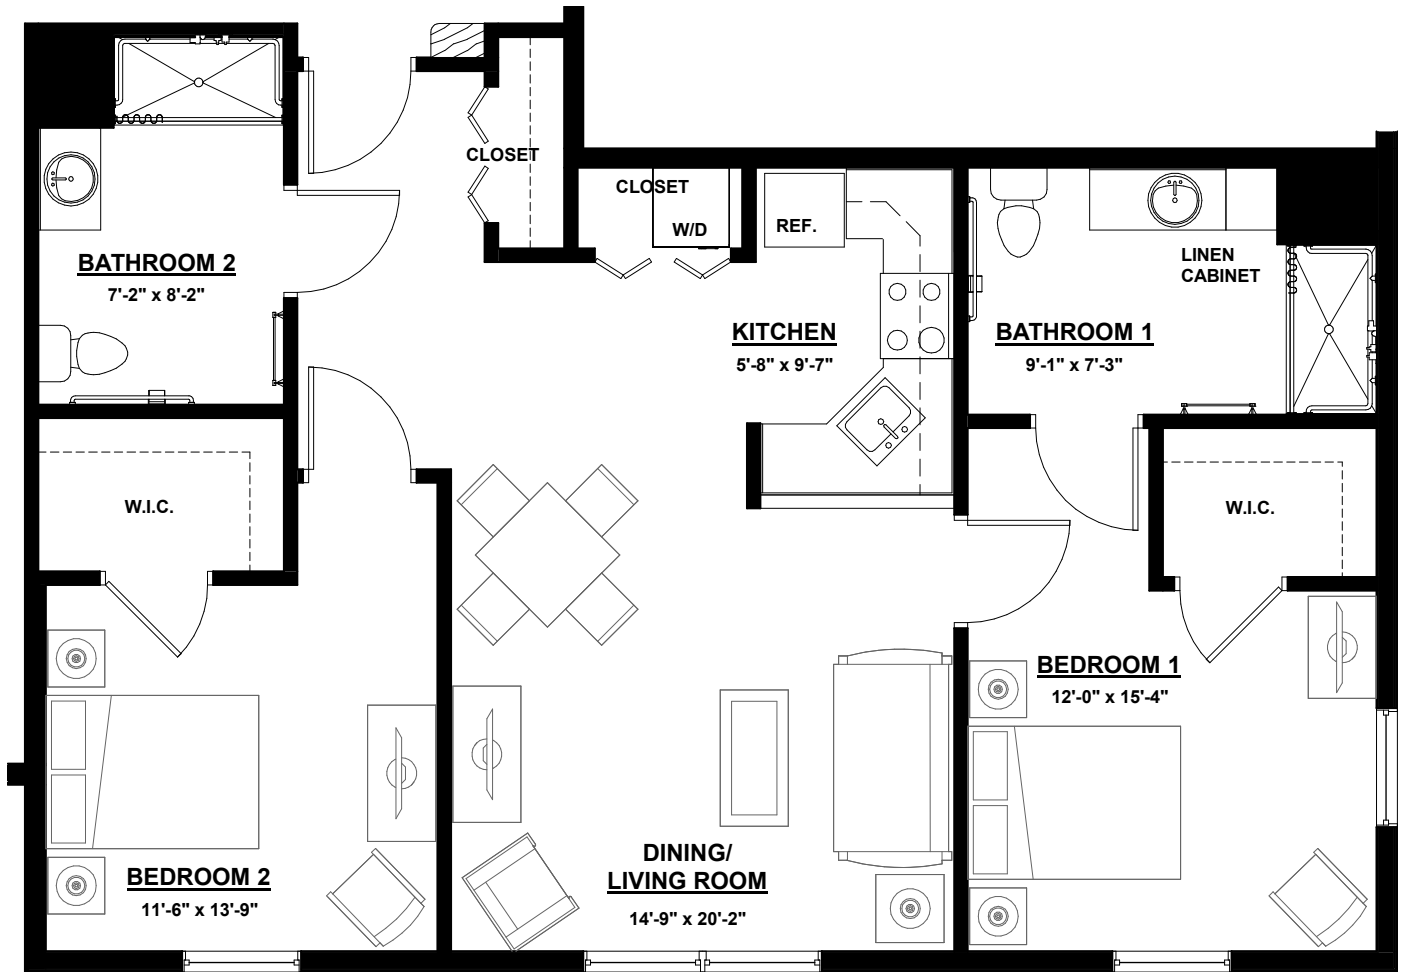

Independent Living

Evergreen - 1 Bedroom 2 Bath Den

Size: 768 SF

Spring Meadows

by MONARCH

6949 Main Street, Trumbull, CT 06611
www.monarchcommunities.com/springmeadows
T: 203.261.0006

Independent Living

Redwood I - 2 Bedroom 2 Bathroom

Size: Up to 864 SF

Spring Meadows

by MONARCH

6949 Main Street, Trumbull, CT 06611

www.monarchcommunities.com/springmeadows

T: 203.261.0006

Independent Living

Redwood II - 2 Bedroom Corner

Size: 960 SF

Spring Meadows

by MONARCH

6949 Main Street, Trumbull, CT 06611

www.monarchcommunities.com/springmeadows

T: 203.261.0006

Independent Living

Redwood III - 2 Bedroom Deluxe